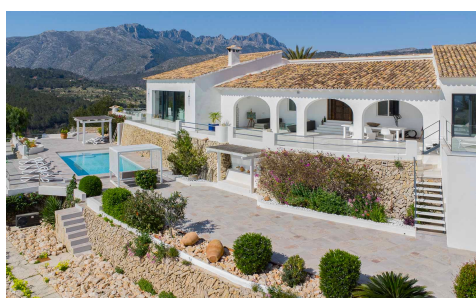

PTS2238B

Villa in Benissa

€2,550,000

5

6

359m²

25,208m²

This beautiful modern finca is situated on a vast plot of no less than 25,208 m² in the beautiful interior of Benissa. The villa has recently been completely renovated and brought to a high standard and offers panoramic views over the interior of Benissa to the coast, the impressive surrounding mountains including Sierra de Olta and Sierra de Bernia and the skyline of Calpe. The villa has a total built area of 359 m² and a usable area of 250 m² distributed over one floor, a garage and a... (Ask for More Details!)