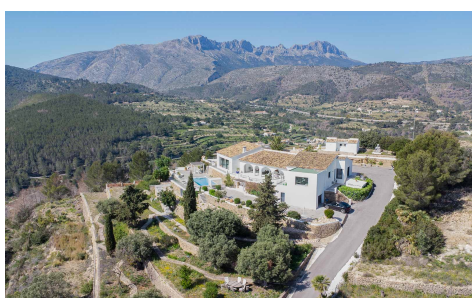

PTS2238B

Villa in Benissa

€2,550,000

5

6

359m²

25,208m²

This beautiful modern finca is situated on a vast plot of no less than 25,208 m² in the beautiful interior of Benissa. The villa has recently been completely renovated and brought to a high standard and offers panoramic views over the interior of Benissa to the coast, the impressive surrounding mountains including Sierra de Olta and Sierra de Bernia and the skyline of Calpe. The villa has a total built area of 359 m² and a usable area of 250 m² distributed over one floor, a garage and a... (Ask for More Details!)