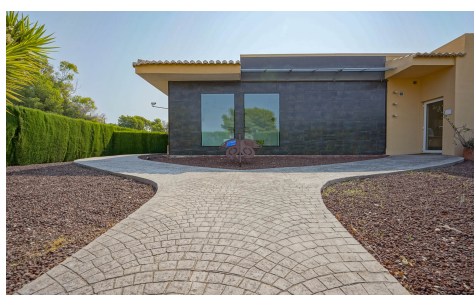

4

2

321m²

1,495m²

N/A

Villa with commercial potential, This unique building stands on a spacious plot of 1,495 m² and is perfectly suited for conversion into a spacious, modern villa. Currently, the property is set up as a dental practice and rehabilitation centre with a total surface area of 268 m², but thanks to its iron structure, it is possible to give the building a completely new layout, provided that a few supporting pillars are retained, thus creating a comfortable home, possibly in combination with ... (Ask for More Details!)