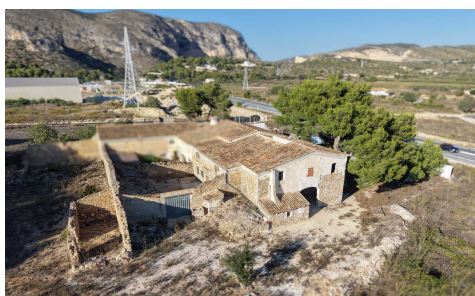

PTS7526R

Country House in Teulada

€980,000

2

1

328m²

21,442m²

N/A