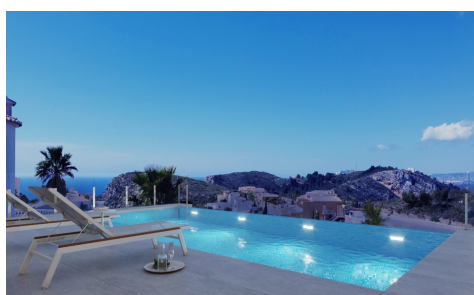

PTR5599A

Villa in Benitachell

€1,297,000

4

5

471m²

813m²

VILLA NARA, located in the MAGNOLIAS RESIDENTIAL AREA of CUMBRE DEL SOL, is a PROJECT UNDER CONSTRUCTION. Its design aims to FUSE INTERIOR AND EXTERIOR SPACES for a BRIGHT AND OPEN living experience. Situated on the COSTA BLANCA, the villa's modern architecture makes it the IDEAL RETREAT to enjoy the PEACE AND BEAUTY of the surroundings. Key Design and Layout The house is primarily ONE LEVEL, ensuring EASY ACCESS AND COMFORT—perfect for those who prefer to AVOID STAIRS and promotes a ...(Ask for More Details!)