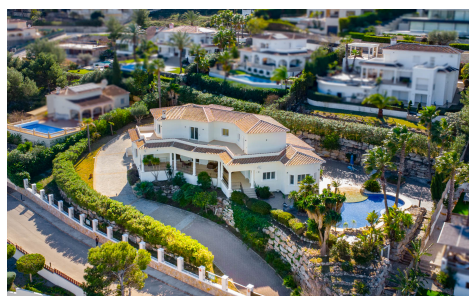

PTS4939L

Villa in Javea

€1,795,000

4

4

448m²

2,012m²

Built on a double plot of 2,012 m², this exclusive property offers nearly 500 m² of elegantly designed living space, where comfort and refinement blend perfectly. Thanks to its large windows, the villa is bathed in natural light and offers spectacular views of the azure Mediterranean Sea and the impressive silhouette of the Montgó. The property features spacious living areas and refined architecture. On the ground floor, there is a majestic entrance hall, a generous living room with fire... (Ask for More Details!)