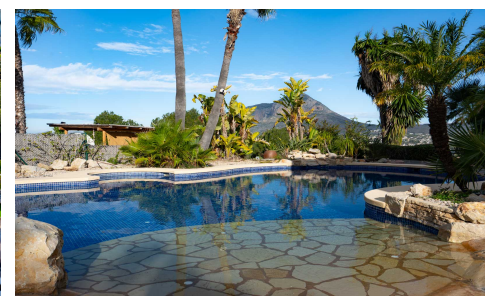

PTS4939L

Villa in Javea

€1,795,000

4

4

448m²

2,012m²

Built on a double plot of 2,012 m², this exclusive property offers nearly 500 m² of elegantly designed living space, where comfort and refinement blend perfectly. Thanks to its large windows, the villa is bathed in natural light and offers spectacular views of the azure Mediterranean Sea and the impressive silhouette of the Montgó. The property features spacious living areas and refined architecture. On the ground floor, there is a majestic entrance hall, a generous living room with fire... (Ask for More Details!)