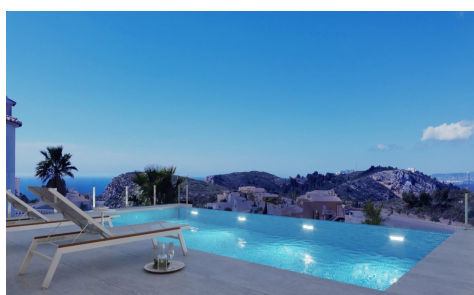

PRH6204P

Villa in Benitachell

€1,297,000

4

5

471m²

813m²

VILLA NARA, located in the MAGNOLIAS RESIDENTIAL AREA of CUMBRE DEL SOL, is a PROJECT UNDER CONSTRUCTION. Its design aims to FUSE INTERIOR AND EXTERIOR SPACES for a BRIGHT AND OPEN living experience. Situated on the COSTA BLANCA, the villa's modern architecture makes it the IDEAL RETREAT to enjoy the PEACE AND BEAUTY of the surroundings. Key Design and Layout The house is primarily ONE LEVEL, ensuring EASY ACCESS AND COMFORT—perfect for those who prefer to AVOID STAIRS and promotes a FLU...(Ask for More Details!)