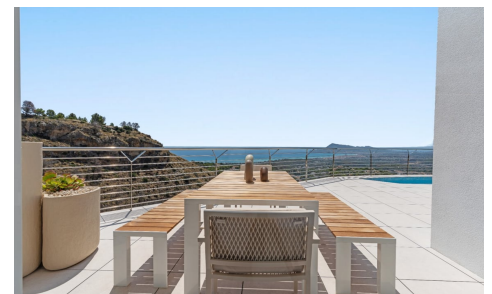

PRH6888P

Villa in Altea

€2,146,000

4

5

616m²

N/A

BLANC19, an exquisite residence in ALTEA, is a FOURSTOREY HOUSE with a prime location between the BLUE SEA and PINE GREENERY. Its design HARMONIZES WITH THE LANDSCAPE, offering IMPRESSIVE VIEWS of the Mediterranean, coastal forests, and the urban profile of BENIDORM from its terraces—providing a UNIQUE EXPERIENCE every day. Immediate Occupancy and HighEnd Distribution This villa comes FULLY FURNISHED AND DECORATED, ready for its owners to MOVE IN IMMEDIATELY. The multilevel structure is ...(Ask for More Details!)