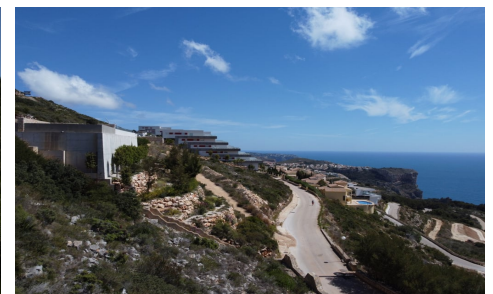

PRH5989N

Villa in Benitachell

€1,865,000

3

4

414m²

824m²

VILLA ISEO, a stunning residence in the soughtafter LIRIOS DE CUMBRE DEL SOL ESTATE, perfectly blends CONTEMPORARY LUXURY with MEDITERRANEAN NATURE. Its ELEGANT DESIGN, featuring CLEAN LINES and HARMONIOUS VOLUMES, transforms living by the sea into an intensely SENSORY EXPERIENCE. Design, Layout & Outdoor Harmony Built across TWO FLOORS, Villa Iseo boasts OPEN, BRIGHT SPACES designed to seamlessly connect with the outdoors. Open Concept Living: The MAIN FLOOR features an OPEN KITCHEN that ... (Ask for More Details!)