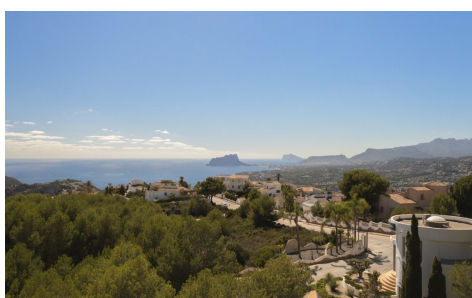

PRH2396R

Villa in Benitachell

€3,114,000

4

6

770m²

1,338m²

VILLA INFINITY is a CONTEMPORARY DESIGN RESIDENCE located on one of the MOST PRESTIGIOUS PLOTS within the EXCLUSIVE JAZMINES RESIDENTIAL AREA. Its elegant architecture is designed to appear as if it FLOATS OVER THE MEDITERRANEAN, offering a constant sense of SPACIOUSNESS and direct connection to the surroundings. Architectural Strong Points and Unmatched Views The structure of the villa ADAPTS TO THE LAND across SEVERAL LEVELS, making the most of the SPECTACULAR VIEWS of the SEA and the ...(Ask for More Details!)