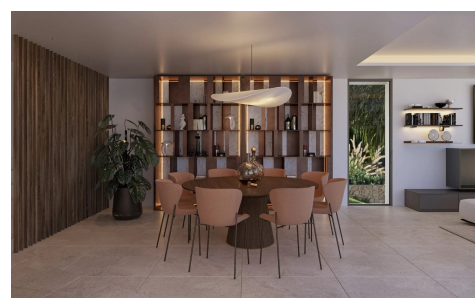

PRH9804D

Villa in Altea

€2,250,000

4

6

328m²

1,380m²

Discover the pinnacle of contemporary luxury with this exclusive New Build residence in Altea, situated in the prestigious Altea la vella / Sierra de Altea urbanization. Designed for the most discerning buyer, this highend property combines minimalist design, energy efficiency, and unrivaled panoramic views of the Bay of Altea and the Mediterranean. Space, Design, and Premium Comfort The property sits on a generous plot (approximately 975 m² 1,383 m²) and boasts a built area exceeding 60...(Ask for More Details!)