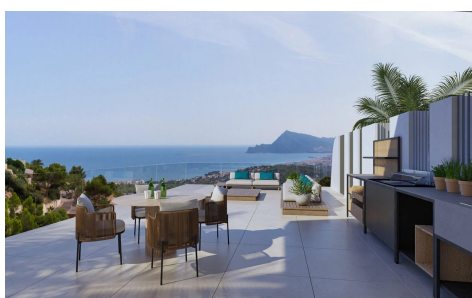

PRH9804D

Villa in Altea

€2,250,000

4

6

328m²

1,380m²

Discover the pinnacle of contemporary luxury with this exclusive New Build residence in Altea, situated in the prestigious Altea la vella / Sierra de Altea urbanization. Designed for the most discerning buyer, this highend property combines minimalist design, energy efficiency, and unrivaled panoramic views of the Bay of Altea and the Mediterranean. Space, Design, and Premium Comfort The property sits on a generous plot (approximately 975 m² 1,383 m²) and boasts a built area exceeding 60...(Ask for More Details!)