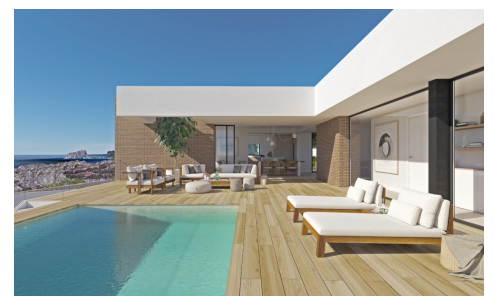

PRH2068T

Villa in Benitachell

€2,073,000

3

4

632m²

951m²

VILLA AQUA is a NEW CONSTRUCTION PROJECT located in the exclusive RESIDENTIAL MAGNOLIAS area of CUMBRE DEL SOL. This CONTEMPORARY RESIDENCE pays homage to the Mediterranean, defined by its SOBA, ELEGANT AND OPEN ARCHITECTURE that integrates into the natural environment. It offers a living experience in perfect harmony with the SEA, LIGHT, AND TRANQUILITY. Key Design and Features The design of the home focuses on maximizing SPACIOUSNESS and VISUAL CONNECTION. The FLOOR TO CEILING WINDOWS fl... (Ask for More Details!)