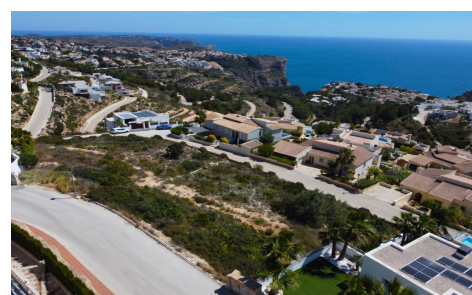

## Villa in Benitachell

€2,249,000

3

4

591m<sup>2</sup>

1,000m<sup>2</sup>

VILLA ALTAIR is an UPCOMING LUXURY PROJECT situated in the ESTABLISHED LIRIOS RESIDENTIAL ESTATE in CUMBRE DEL SOL. This home features a SLEEK, CONTEMPORARY DESIGN that integrates SEAMLESSLY with MEDITERRANEAN NATURE. It is a sanctuary for those who seek PEACE AND QUIET without sacrificing SOPHISTICATION, with every room crafted to optimize LIGHT AND PANORAMIC VIEWS. Architectural Layout & Features The villa is intelligently designed across THREE FLOORS, maximizing the plot's slope for s...(Ask for More Details!)