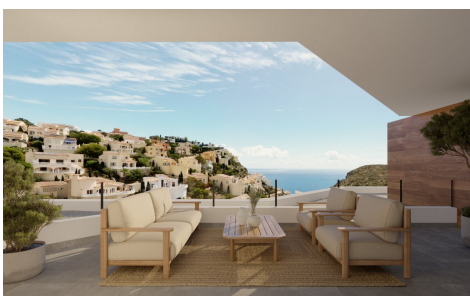

PRH9712K

Apartment in Benitachell

€599,000

3

2

267m²

N/A

EXCLUSIVE LIFESTYLE & LOCATION Discover a different perspective of the Costa Blanca at Montecala Gardens, an exclusive new development nestled in the prestigious Cumbre del Sol area of Benitachell, perfectly situated between Jávea and Moraira. This apartment complex is designed for those seeking a tranquil, nature-surrounded second home or permanent residence with year-round HIGH QUALITY SERVICES. Cumbre del Sol is renowned for its BREATHING PANORAMIC VIEWS of the Mediterranean Sea and its ... (Ask for More Details!)