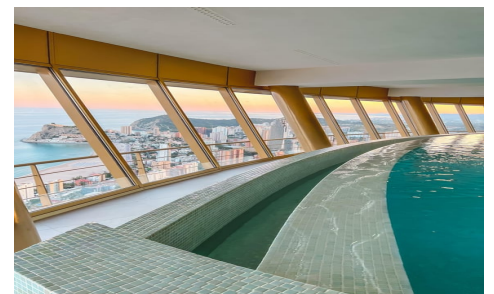

2

2

100m²

N/A

N/A

Acquire a NEW LUXURY HOME in the prestigious INTEMPO TOWER, the TALLEST RESIDENTIAL BUILDING IN SPAIN, located just a step away from the PONIENTE BEACH in Benidorm. This CORNER APARTMENT on the HIGHER FLOORS enjoys a PRIVILEGED HEIGHT AND POSITION, with PANORAMIC VIEWS OF THE ENTIRE CITY AND THE SEA. The unit is an EXCELLENT INVESTMENT, as it comes with a TOURIST LICENSE and has had a spectacular 85% OCCUPANCY in recent years. Design, Luxury Finishes, and Views Every detail of this apart...(Ask for More Details!)