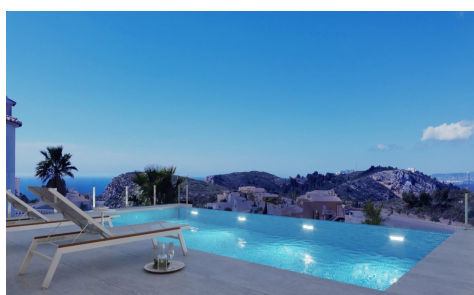

PRH7882Q

Villa in Benitachell

€1,297,000

4

5

471m²

813m²

VILLA NARA, located in the MAGNOLIAS RESIDENTIAL AREA of CUMBRE DEL SOL, is a PROJECT UNDER CONSTRUCTION. Its design aims to FUSE INTERIOR AND EXTERIOR SPACES for a BRIGHT AND OPEN living experience. Situated on the COSTA BLANCA, the villa's modern architecture makes it the IDEAL RETREAT to enjoy the PEACE AND BEAUTY of the surroundings. Key Design and Layout The house is primarily ONE LEVEL, ensuring EASY ACCESS AND COMFORT—perfect for those who prefer to AVOID STAIRS and promotes a FLU...(Ask for More Details!)