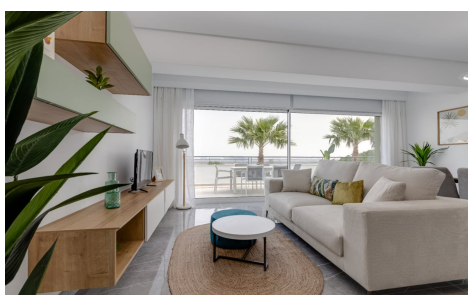

1

1

69m²

N/A

N/A

Experience elevated living with the release of new blocks 19 and 20 within our stunning beautiful resort. Positioned on the mountain, these 1, 2, and 3bedroom residences (from 198,000) offer spectacular views and a guaranteed sea orientation. The interiors showcase toptier quality and an openoffice kitchen and living concept, creating a bright, breezy space where the magnificent views are the star. Step onto your private spacious terrace (from 18m2 up to 78m2 on penthouses) and soak up...(Ask for More Details!)