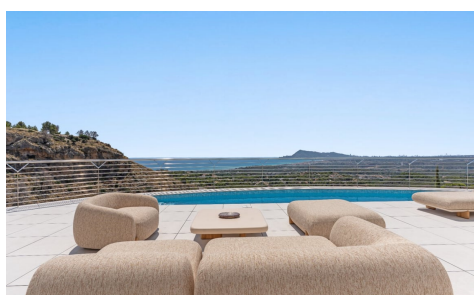

PRH9836R

Villa in Altea

€2,146,000

4

5

616m²

N/A

BLANC19, an exquisite residence in ALTEA, is a FOURSTOREY HOUSE with a prime location between the BLUE SEA and PINE GREENERY. Its design HARMONIZES WITH THE LANDSCAPE, offering IMPRESSIVE VIEWS of the Mediterranean, coastal forests, and the urban profile of BENIDORM from its terraces—providing a UNIQUE EXPERIENCE every day. Immediate Occupancy and HighEnd Distribution This villa comes FULLY FURNISHED AND DECORATED, ready for its owners to MOVE IN IMMEDIATELY. The multilevel structure is ... (Ask for More Details!)