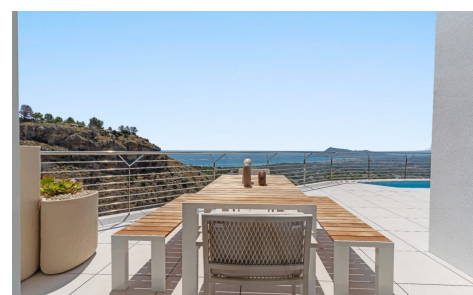

PRH9836R

Villa in Altea

€2,146,000

4

5

616m²

N/A

BLANC19, an exquisite residence in ALTEA, is a FOURSTOREY HOUSE with a prime location between the BLUE SEA and PINE GREENERY. Its design HARMONIZES WITH THE LANDSCAPE, offering IMPRESSIVE VIEWS of the Mediterranean, coastal forests, and the urban profile of BENIDORM from its terraces—providing a UNIQUE EXPERIENCE every day. Immediate Occupancy and HighEnd Distribution This villa comes FULLY FURNISHED AND DECORATED, ready for its owners to MOVE IN IMMEDIATELY. The multilevel structure is ... (Ask for More Details!)