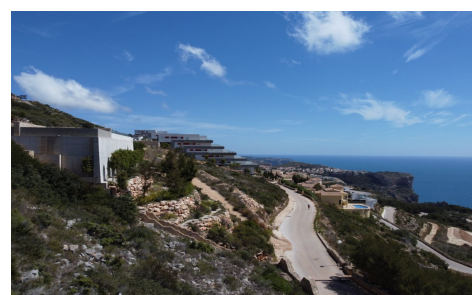

## Villa in Benitachell

€1,865,000

3

4

414m<sup>2</sup>

824m<sup>2</sup>

VILLA ISEO, a stunning residence in the soughtafter LIRIOS DE CUMBRE DEL SOL ESTATE, perfectly blends CONTEMPORARY LUXURY with MEDITERRANEAN NATURE. Its ELEGANT DESIGN, featuring CLEAN LINES and HARMONIOUS VOLUMES, transforms living by the sea into an intensely SENSORY EXPERIENCE. Design, Layout & Outdoor Harmony Built across TWO FLOORS, Villa Iseo boasts OPEN, BRIGHT SPACES designed to seamlessly connect with the outdoors. Open Concept Living: The MAIN FLOOR features an OPEN KITCHEN that ... (Ask for More Details!)