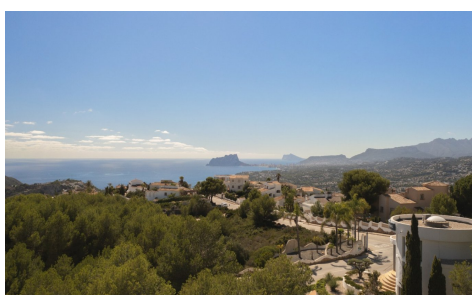

PRH5383C

Villa in Benitachell

€3,114,000

4

6

770m²

1,338m²

VILLA INFINITY is a CONTEMPORARY DESIGN RESIDENCE located on one of the MOST PRESTIGIOUS PLOTS within the EXCLUSIVE JAZMINES RESIDENTIAL AREA. Its elegant architecture is designed to appear as if it FLOATS OVER THE MEDITERRANEAN, offering a constant sense of SPACIOUSNESS and direct connection to the surroundings. Architectural Strong Points and Unmatched Views The structure of the villa ADAPTS TO THE LAND across SEVERAL LEVELS, making the most of the SPECTACULAR VIEWS of the SEA and the ...(Ask for More Details!)