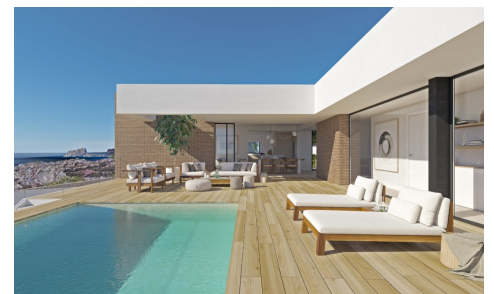

PRH9644E

Villa in Benitachell

€2,073,000

3

4

632m²

951m²

VILLA AQUA is a NEW CONSTRUCTION PROJECT located in the exclusive RESIDENTIAL MAGNOLIAS area of CUMBRE DEL SOL. This CONTEMPORARY RESIDENCE pays homage to the Mediterranean, defined by its SOBA, ELEGANT AND OPEN ARCHITECTURE that integrates into the natural environment. It offers a living experience in perfect harmony with the SEA, LIGHT, AND TRANQUILITY. Key Design and Features The design of the home focuses on maximizing SPACIOUSNESS and VISUAL CONNECTION. The FLOOR TO CEILING WINDOWS fl... (Ask for More Details!)