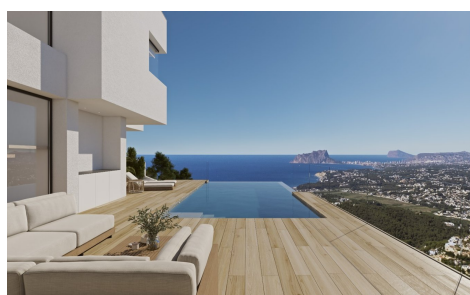

## Villa in Benitachell

€2,135,000

3

3

471m<sup>2</sup>

878m<sup>2</sup>

VILLA KARMA is located in the EXCLUSIVE ENCLAVE OF CUMBRE DEL SOL, on PLOT 223 JAZMINES. Here, the lights of CALPE AND MORAIRA illuminate the nights, and the MONTGÓ can be seen on the horizon. Every architectural detail has been carefully designed to inspire, and each room radiates CALM AND HARMONY. Its CONTEMPORARY AND SOBER DESIGN integrates into the landscape, enhancing the ENDLESS VIEWS that accompany daily life. MultiLevel Layout and Premium Features Built on THREE LEVELS to follow ... (Ask for More Details!)