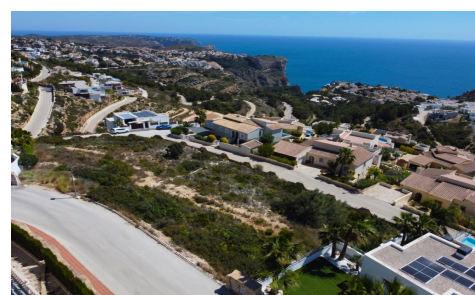

## Villa in Benitachell

€2,249,000

3

4

591m<sup>2</sup>

1,000m<sup>2</sup>

VILLA ALTAIR is an UPCOMING LUXURY PROJECT situated in the ESTABLISHED LIRIOS RESIDENTIAL ESTATE in CUMBRE DEL SOL. This home features a SLEEK, CONTEMPORARY DESIGN that integrates SEAMLESSLY with MEDITERRANEAN NATURE. It is a sanctuary for those who seek PEACE AND QUIET without sacrificing SOPHISTICATION, with every room crafted to optimize LIGHT AND PANORAMIC VIEWS. Architectural Layout & Features The villa is intelligently designed across THREE FLOORS, maximizing the plot's slope for s...(Ask for More Details!)