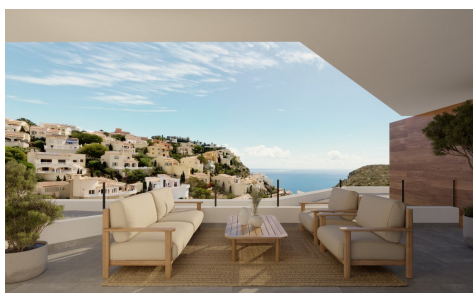

PRH7672D

Apartment in Benitachell

€599,000

3

2

267m²

N/A

EXCLUSIVE LIFESTYLE & LOCATION Discover a different perspective of the Costa Blanca at Montecala Gardens, an exclusive new development nestled in the prestigious Cumbre del Sol area of Benitachell, perfectly situated between Jávea and Moraira. This apartment complex is designed for those seeking a tranquil, nature-surrounded second home or permanent residence with year-round HIGH QUALITY SERVICES. Cumbre del Sol is renowned for its BREATHING PANORAMIC VIEWS of the Mediterranean Sea and its ... (Ask for More Details!)