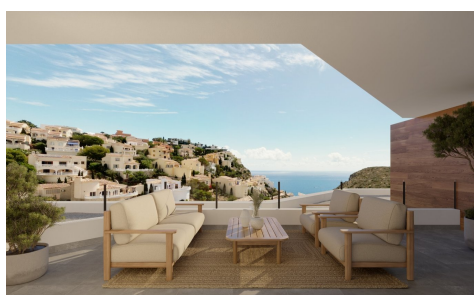

3

2

267m²

N/A

N/A

EXCLUSIVE LIFESTYLE & LOCATION Discover a different perspective of the Costa Blanca at Montecala Gardens, an exclusive new development nestled in the prestigious Cumbre del Sol area of Benitachell, perfectly situated between Jávea and Moraira. This apartment complex is designed for those seeking a tranquil, nature-surrounded second home or permanent residence with year-round HIGH QUALITY SERVICES. Cumbre del Sol is renowned for its BREATHING PANORAMIC VIEWS of the Mediterranean Sea and its ... (Ask for More Details!)