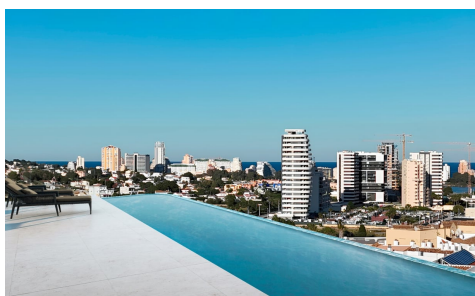

PRH2402M

Apartment in Calpe

€479,515

2

2

131m²

N/A

N/A