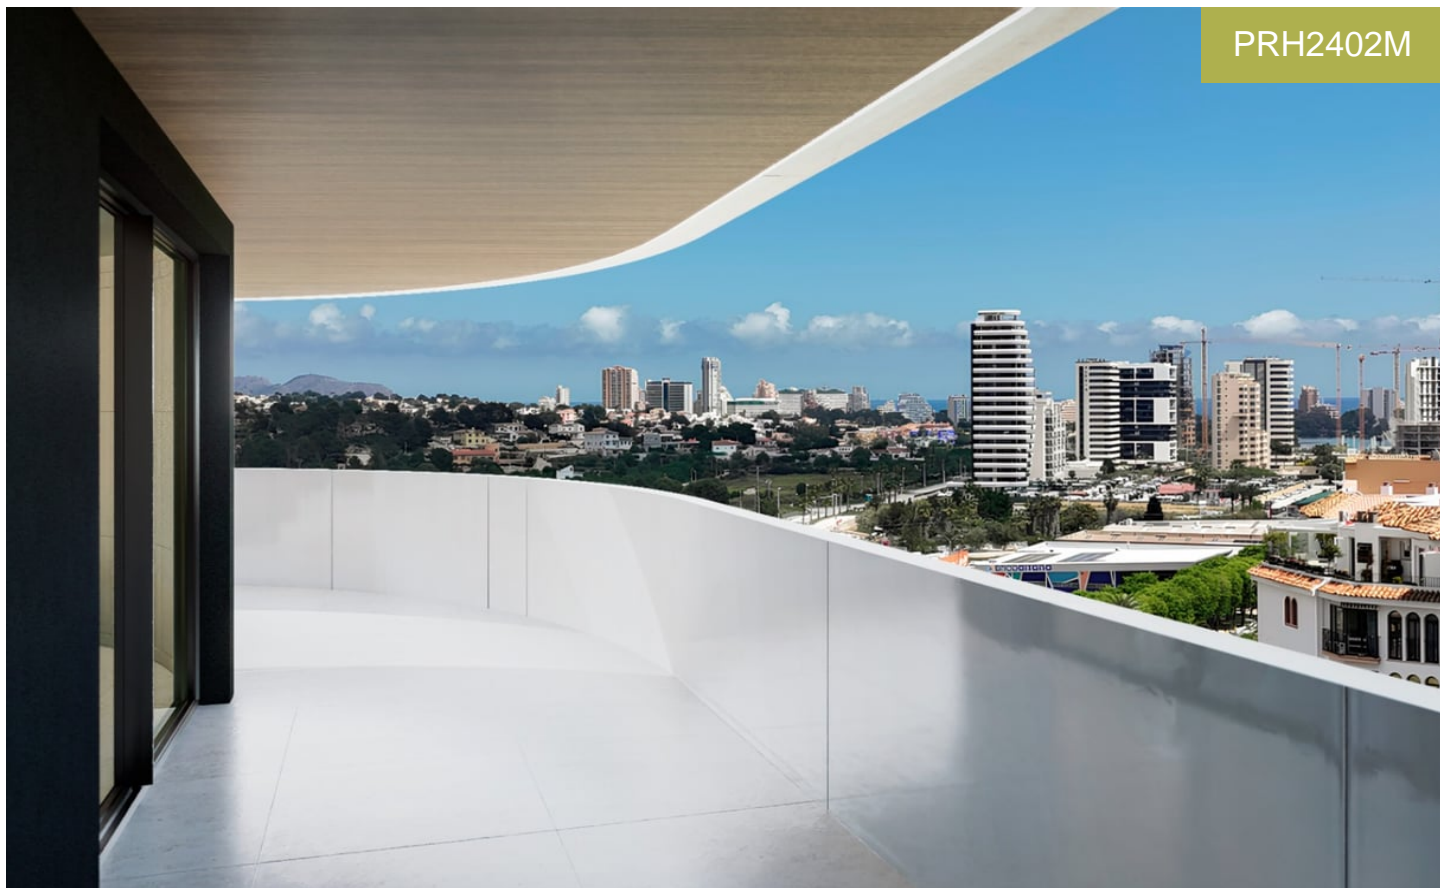

PRH2402M

Apartment in Calpe

€479,515

2

2

131m²

N/A

N/A