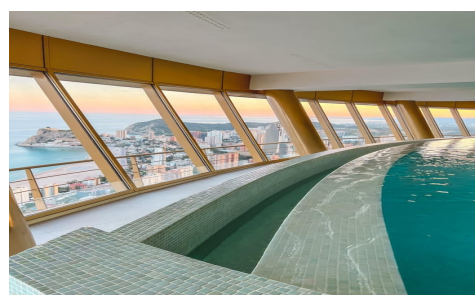

2

2

100m²

N/A

N/A

Acquire a NEW LUXURY HOME in the prestigious INTEMPO TOWER, the TALLEST RESIDENTIAL BUILDING IN SPAIN, located just a step away from the PONIENTE BEACH in Benidorm. This CORNER APARTMENT on the HIGHER FLOORS enjoys a PRIVILEGED HEIGHT AND POSITION, with PANORAMIC VIEWS OF THE ENTIRE CITY AND THE SEA. The unit is an EXCELLENT INVESTMENT, as it comes with a TOURIST LICENSE and has had a spectacular 85% OCCUPANCY in recent years. Design, Luxury Finishes, and Views Every detail of this apart...(Ask for More Details!)