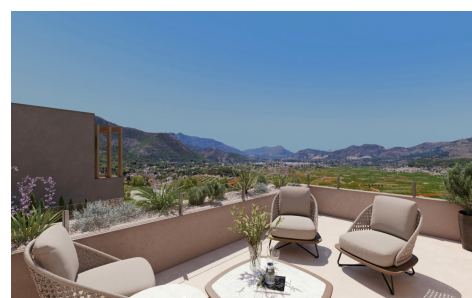

## Villa in Lliber

€977,000

3

3

295m<sup>2</sup>

468m<sup>2</sup>

ELEMENTS ECORESIDENCES is born in LLÍBER, the heart of the VALL DE POP, as a place where NATURE AND ARCHITECTURE FUSE to create a UNIQUE LIFESTYLE. Surrounded by VINEYARDS, MOUNTAINS, AND CHARMING VILLAGES, this development REINTERPRETS MEDITERRANEAN TRADITION with a CONTEMPORARY AND SUSTAINABLE DESIGN. Community Focus and Infrastructure The infrastructure has been designed from the ground up using the MOST ADVANCED AND RESPONSIBLE TECHNIQUES. The development promotes SHARED EXPERIENCES ...(Ask for More