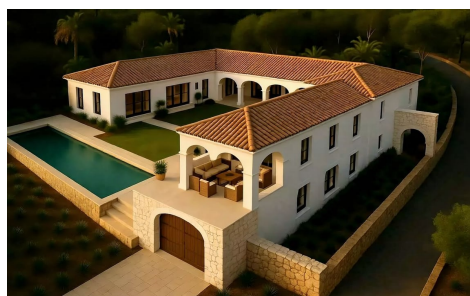

PRH5236S

Villa in Javea

€2,995,000

6

7

550m²

2,500m²

UNPARALLELED POTENTIAL AND LOCATION Nestled in the MOST SOUGHT-AFTER area of RAFALET in Jávea, this extraordinary SOUTH-FACING PLOT offers the ultimate canvas for a BESPOKE VILLA (Estimated value of the completed project: €2,995,000). The property currently includes an original finca that can be either BEAUTIFULLY RENOVATED or replaced by a brand-new, ARCHITECTURALLY FREE luxury residence. Enjoy the incredible combination of ABSOLUTE PRIVACY, all-day SUNLIGHT, and BREATHTAKING PANORAMIC...(Ask for More Details!)