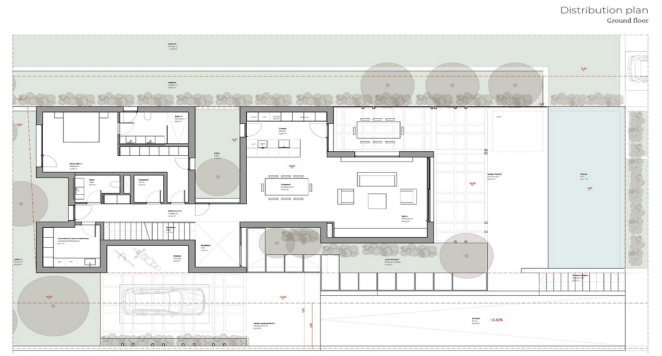

PRH2110B

Villa in Moraira

€1,850,000

3

3

319m²

1,000m²

The Bay View development consists of six villas, all with independent plots and private swimming pools with sea views. This resort offers an exceptional level of exclusivity. Every detail has been carefully designed to ensure the privacy and comfort of its residents, from the versatile and functional interior spaces to the high-quality finishes that reflect a refined taste. The villa stands out for its modern architectural design with a marked Mediterranean influence. This fusion is mani... (Ask for More Details!)

Distribution plan
Plot