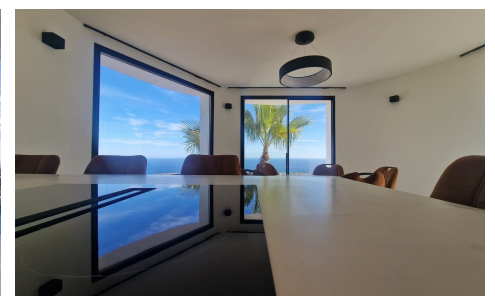

PRH3455G

Villa in Benitachell

€1,700,000

6

5

400m²

1,017m²

PRIME LOCATION AND TURNKEY LUXURY (€1,700,000) This BEAUTIFULLY RENOVATED luxury villa is situated in the highly PRESTIGIOUS and SOUGHT-AFTER residential area of CUMBRE DEL SOL, BENITACHELL. Offering an incredible 400 M² of living space on a 1017 M² PLOT, this property is a MOVE-IN READY investment, finished to the HIGHEST STANDARDS. Its UNRIVALLED LOCATION is within WALKING DISTANCE of the renowned LADY ELISABETH SCHOOL. The property is sold FULLY FURNISHED, allowing immediate enjoymen... (Ask for More Details!)