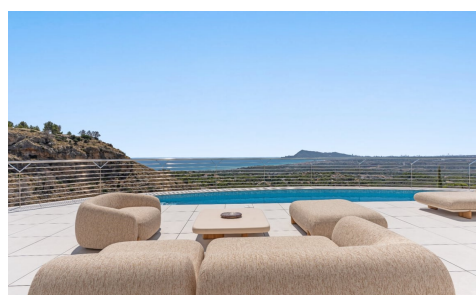

PRH1344T

**Villa in Altea**

**€2,146,000**

4

5

616m<sup>2</sup>

N/A

BLANC19, an exquisite residence in ALTEA, is a FOURSTOREY HOUSE with a prime location between the BLUE SEA and PINE GREENERY. Its design HARMONIZES WITH THE LANDSCAPE, offering IMPRESSIVE VIEWS of the Mediterranean, coastal forests, and the urban profile of BENIDORM from its terraces—providing a UNIQUE EXPERIENCE every day. Immediate Occupancy and HighEnd Distribution This villa comes FULLY FURNISHED AND DECORATED, ready for its owners to MOVE IN IMMEDIATELY. The multilevel structure is ... (Ask for More Details!)