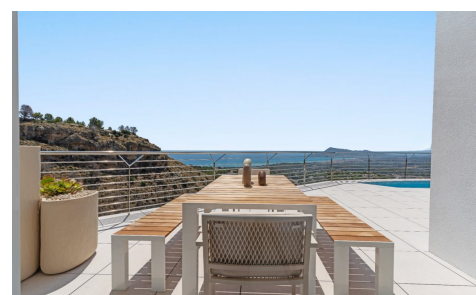

PRH1344T

**Villa in Altea**

**€2,146,000**

4

5

616m<sup>2</sup>

N/A

BLANC19, an exquisite residence in ALTEA, is a FOURSTOREY HOUSE with a prime location between the BLUE SEA and PINE GREENERY. Its design HARMONIZES WITH THE LANDSCAPE, offering IMPRESSIVE VIEWS of the Mediterranean, coastal forests, and the urban profile of BENIDORM from its terraces—providing a UNIQUE EXPERIENCE every day. Immediate Occupancy and HighEnd Distribution This villa comes FULLY FURNISHED AND DECORATED, ready for its owners to MOVE IN IMMEDIATELY. The multilevel structure is ... (Ask for More Details!)