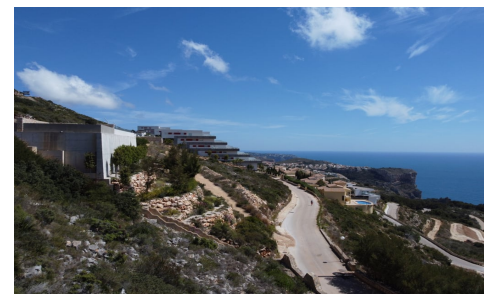

## Villa in Benitachell

€1,865,000

3

4

414m<sup>2</sup>

824m<sup>2</sup>

VILLA ISEO, a stunning residence in the soughtafter LIRIOS DE CUMBRE DEL SOL ESTATE, perfectly blends CONTEMPORARY LUXURY with MEDITERRANEAN NATURE. Its ELEGANT DESIGN, featuring CLEAN LINES and HARMONIOUS VOLUMES, transforms living by the sea into an intensely SENSORY EXPERIENCE. Design, Layout & Outdoor Harmony Built across TWO FLOORS, Villa Iseo boasts OPEN, BRIGHT SPACES designed to seamlessly connect with the outdoors. Open Concept Living: The MAIN FLOOR features an OPEN KITCHEN that ... (Ask for More Details!)