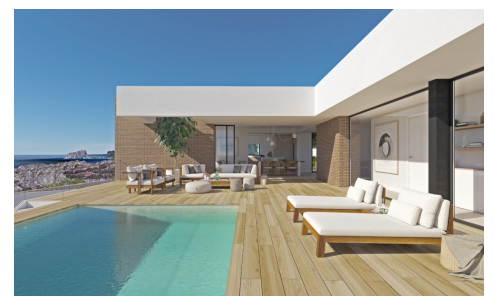

PRH9964M

Villa in Benitachell

€2,073,000

3

4

632m²

951m²

VILLA AQUA is a NEW CONSTRUCTION PROJECT located in the exclusive RESIDENTIAL MAGNOLIAS area of CUMBRE DEL SOL. This CONTEMPORARY RESIDENCE pays homage to the Mediterranean, defined by its SOBA, ELEGANT AND OPEN ARCHITECTURE that integrates into the natural environment. It offers a living experience in perfect harmony with the SEA, LIGHT, AND TRANQUILITY. Key Design and Features The design of the home focuses on maximizing SPACIOUSNESS and VISUAL CONNECTION. The FLOOR TO CEILING WINDOWS fl... (Ask for More Details!)