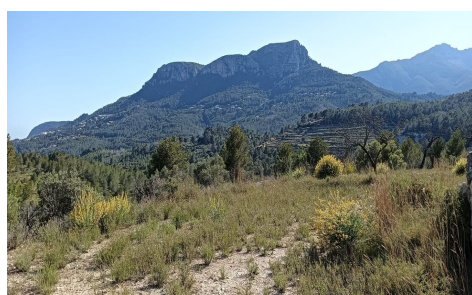

0

0

N/A

16,845m²

N/A

Unique opportunity to acquire a large rustic plot of 16,845 m² located in a strategic position between Benissa and Calpe, surrounded by nature and with excellent panoramic views. The estate results from the consolidation of several adjacent plots, offering a total area of 16,845 m². Thanks to its size, it allows the construction of a single-family dwelling of up to approximately 337 m², in accordance with the urban planning regulations applicable to rustic land (always subject to obtain...(Ask for More Details!)